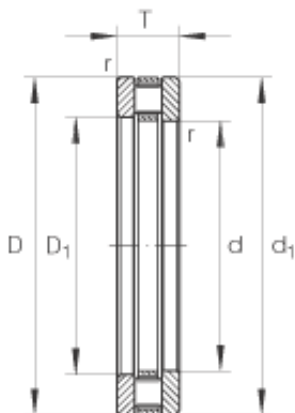

## BEARING Driveshaft do Brasil

### 30305 Bearing

Bearing No. 81208-TV

Size	40x68x19 mm
Bore Diameter	40 mm
Outer Diameter	68 mm
Width	19 mm
d	40 mm
D	68 mm
T	19 mm
D <sub>1</sub>	42 mm
d <sub>1</sub>	68 mm
r <sub>min</sub>	1 mm
m	0,249 kg / Weight
C <sub>a</sub>	107000 N / Dynamic load rating (axial)
C <sub>0a</sub>	265000 N / Static load rating (axial)
C <sub>ua</sub>	23300 N / Fatigue limit load
n <sub>G</sub>	5200 1/min / Limiting speed
n <sub>B</sub>	1860 1/min / Reference speed
- K81208-TV / Allocated axial cylindrical roller and cage assembly	K81208TV / Allocated axial cylindrical roller and cage assembly
	GS81208 / Allocated housing locating washer
Category	Ball Bearings
Inventory	0.0
Manufacturer Name	SCHAEFFLER GROUP

81208-TV Bearing 2D drawings and 3D CAD models