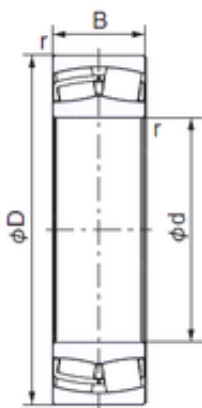

BEARING Driveshaft do Brasil

40 mm x 90 mm x 33 mm 22215CCW33
Spherical Roller Bearing 75x130x31mm

Bearing No. 22308EX

Size	40x90x33 mm
Bore Diameter	40 mm
Outer Diameter	90 mm
Width	33 mm
d	40 mm
D	90 mm
B	33 mm
C	33 mm
r min.	1,5 mm
Weight	1,07 Kg
Basic dynamic load rating (C)	185 kN
Basic static load rating (C0)	151 kN
(Grease) Lubrication Speed	5300 r/min
(Oil) Lubrication Speed	6700 r/min
Calculation factor (e)	0,37
Calculation factor (Y0)	1,79
Calculation factor (Y1)	1,83

22308EX Bearing 2D drawings and 3D CAD models